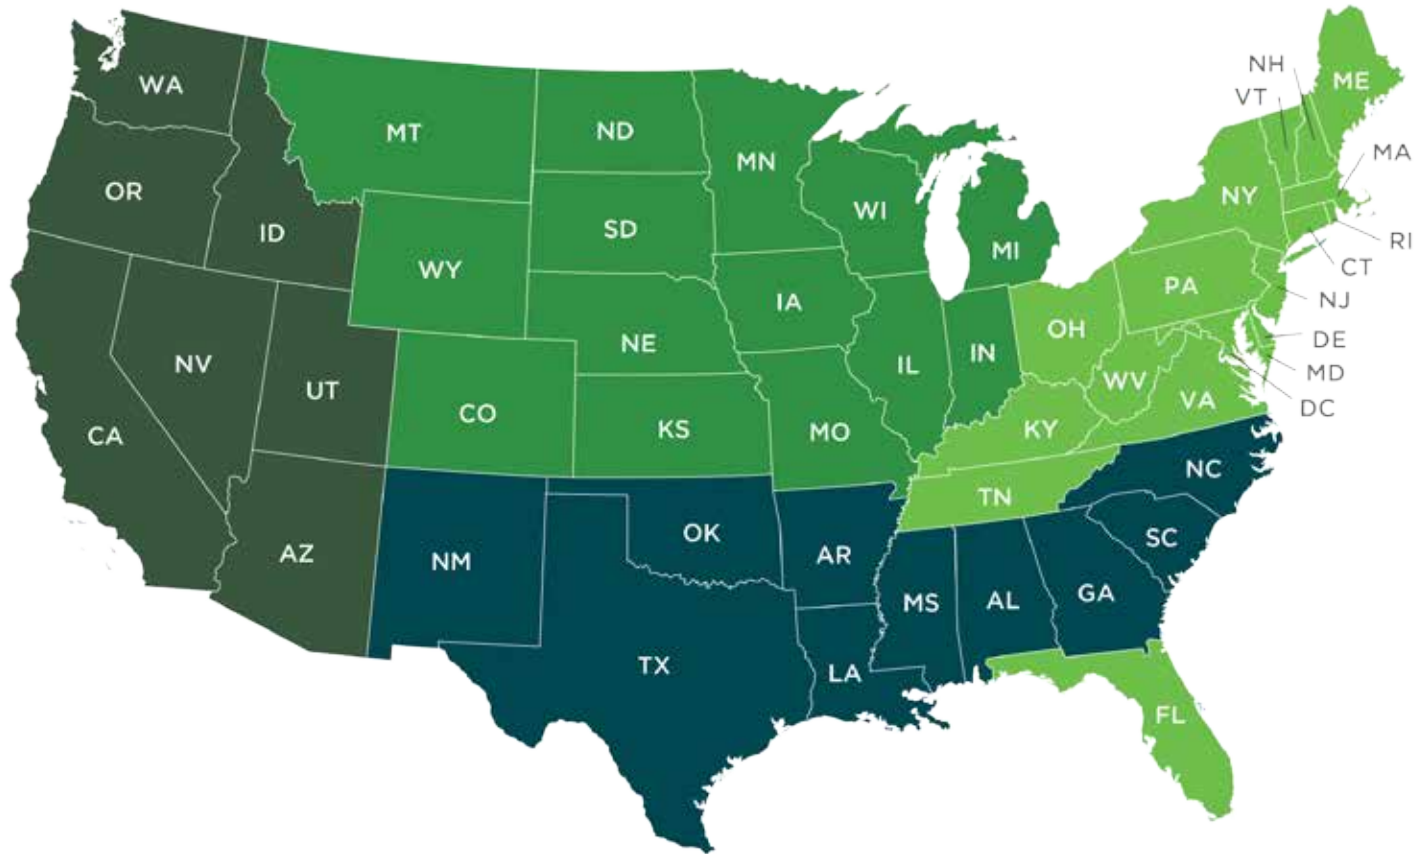

Land As Your Legacy[®] Wholesaler Territories

SOUTH: Mike Beachy
(614) 579-5248
beachym1@nationwide.com

NORTH: Kent Creager
(614) 226-7512
creagek@nationwide.com

WEST: Tim Kohl
(801) 360-5497
kohlt1@nationwide.com

EAST: Lacey Preston
(813) 766-4829
prestl1@nationwide.com